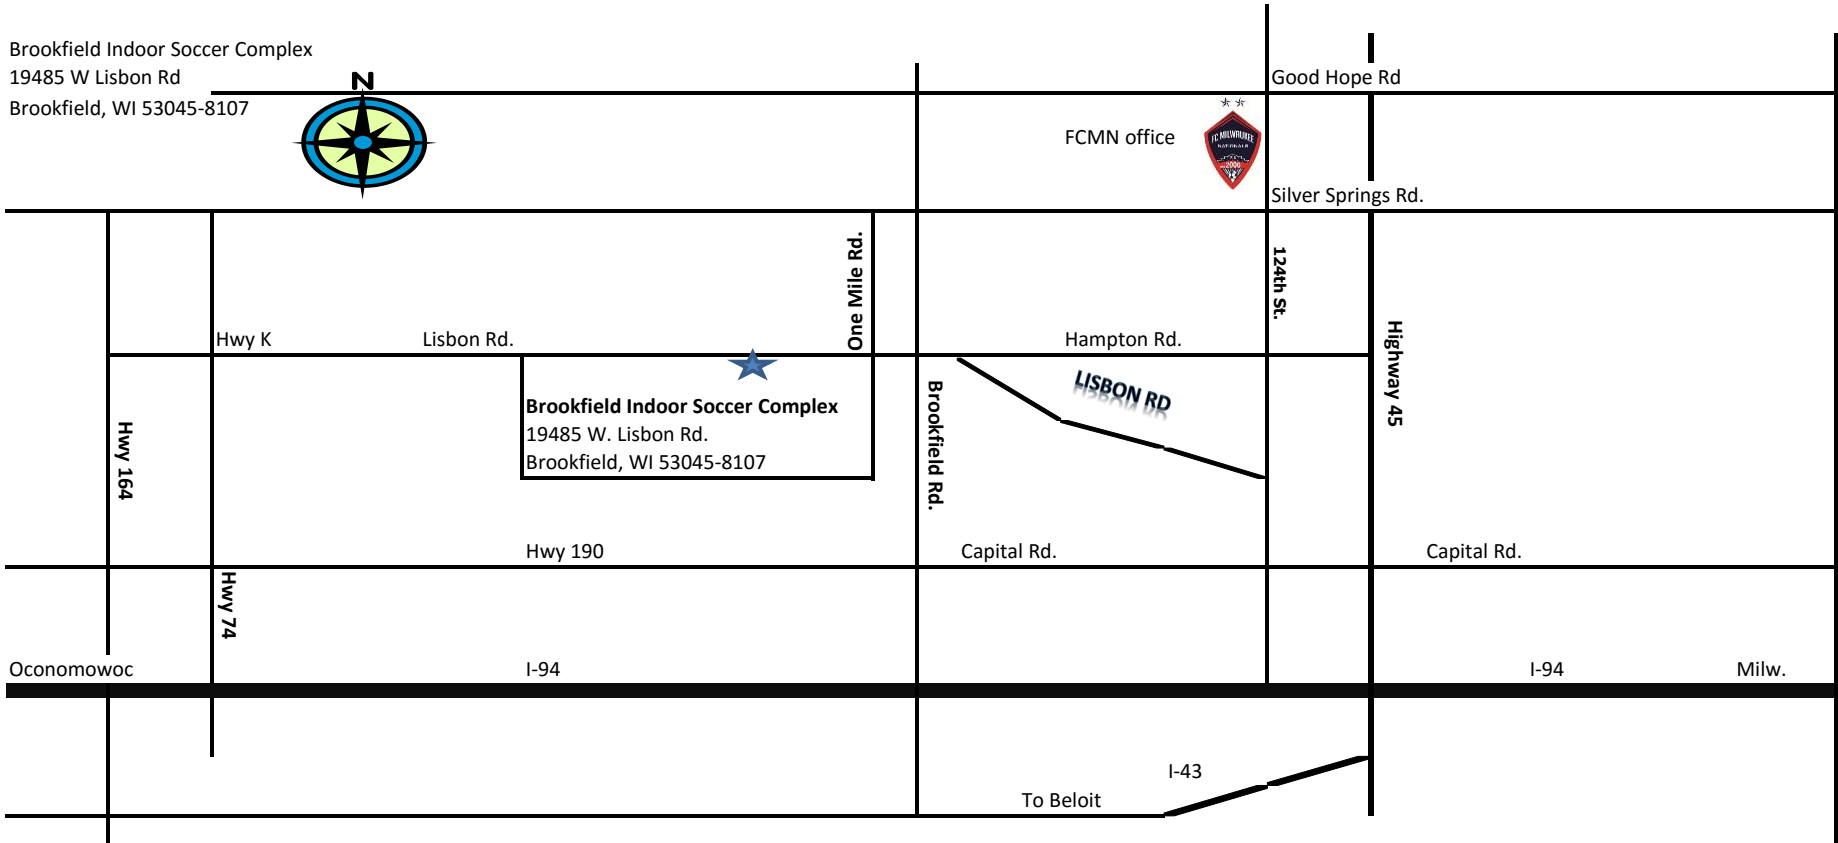

Brookfield Indoor Soccer Complex
19485 W Lisbon Rd
Brookfield, WI 53045-8107

I-43
Downtown