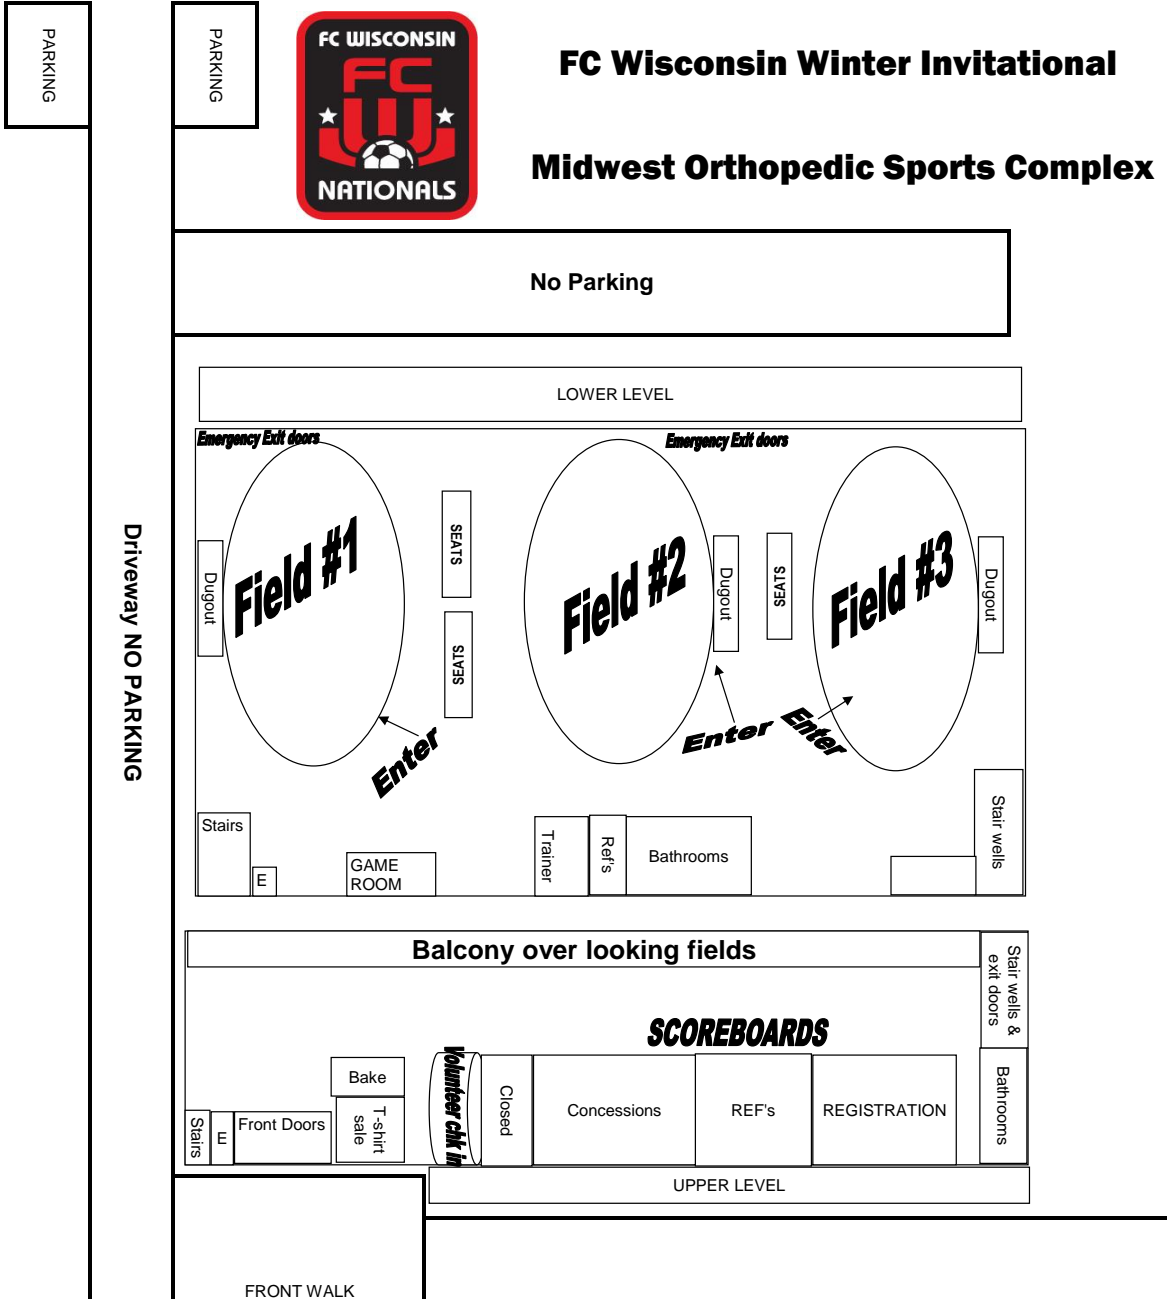

FC Wisconsin Winter Invitational

Midwest Orthopedic Sports Complex

PARKING- please park in designate parking spots only.

Lisbon Rd.